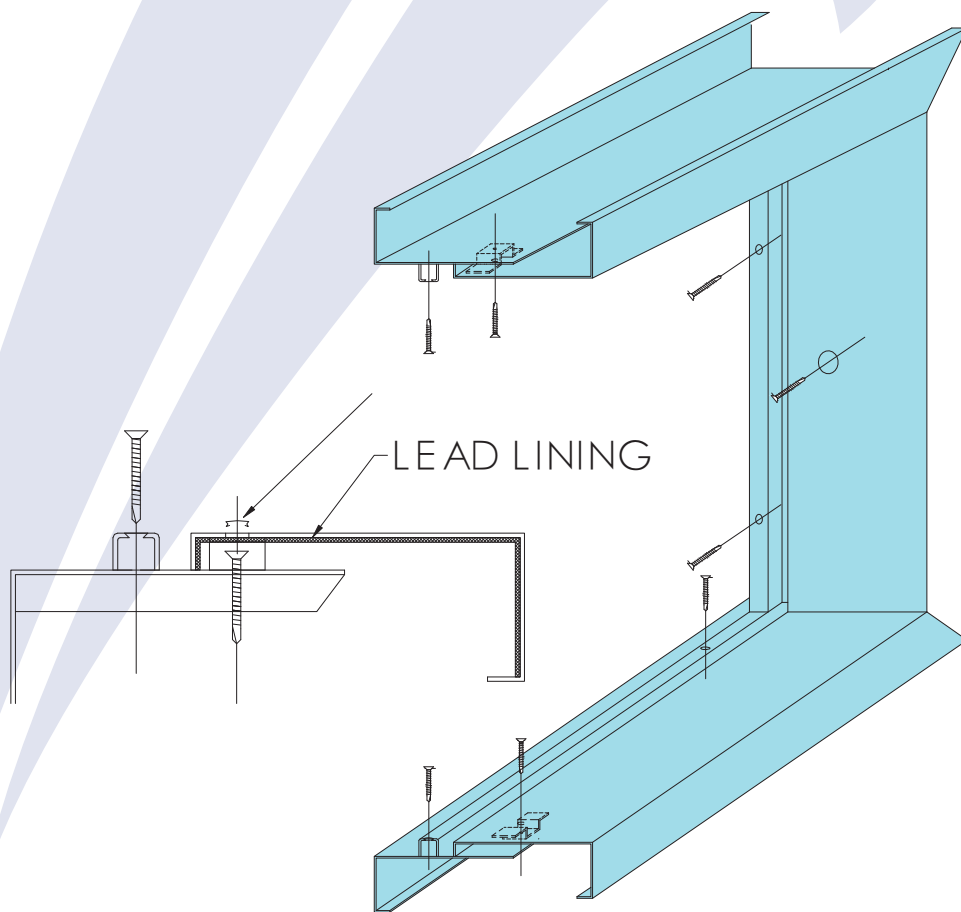

LEAD LINED TELESCOPIC FRAMES

Quick delivery and installation are possible, with smaller control windows, with **EL DORADO**'s stock of standard sized telescopic view frames. Telescoping control window frames are supplied fully lead lined with an integral all purpose telescoping section to accommodate all types of wall construction. Frames are designed to fit walls ranging from 4 inches to 6 1/4 inches thick. The standard 2 inch face x 1/2 inch deep face return is aesthetically pleasing and is constructed of 16 gauge steel with corners fully welded and ground smooth.

Frames are ordered from **EL DORADO** using actual glass size. To calculate the rough opening necessary from the actual glass size, add 1 1/2" to the width and 1 1/2" to the height of the glass. To calculate the overall frame dimensions from the actual glass size, add 4 1/4" to the width and 4 1/4" to the height of the glass.