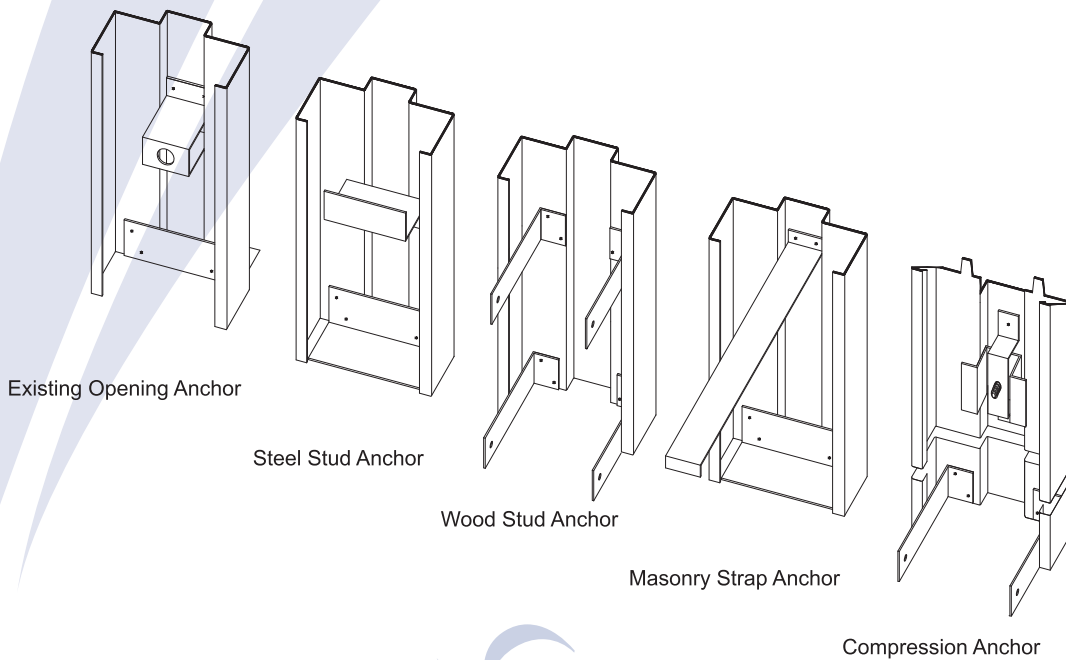

LEAD LINED HM DOOR FRAMES

EL DORADO lead lined frames are manufactured from cold rolled 16-ga steel. 14-ga and 12-ga are available upon request. We offer either fully welded frames or knock-down frames although knock-down frames are not recommended for use with pivot hinges. Frames shall be suitably reinforced for closers, brackets and all other surface applied hardware. Drilling and tapping of surface hardware to be done in the field by the installer. Frames are painted with a coat of rust inhibiting primer paint.