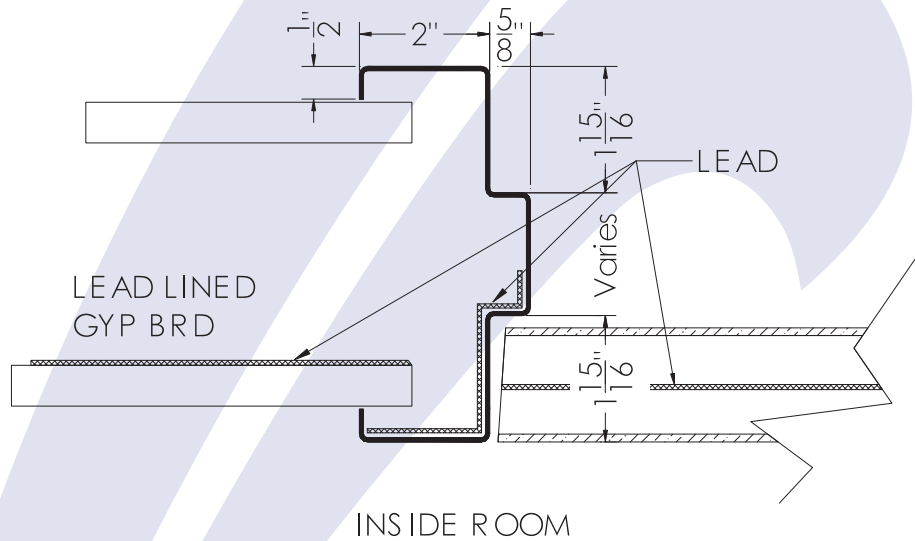

LEAD LINED HM DOOR FRAMES

EL DORADO lead lined frames are manufactured from cold rolled 16-ga steel. 14-ga and 12-ga are available upon request. We offer either fully welded frames or knock-down frames although knock-down frames are not recommended for use with pivot hinges. Frames shall be suitably reinforced for closers, brackets and all other surface applied hardware. Drilling and tapping of surface hardware to be done in the field by the installer. Frames are painted with a coat of rust inhibiting primer paint.