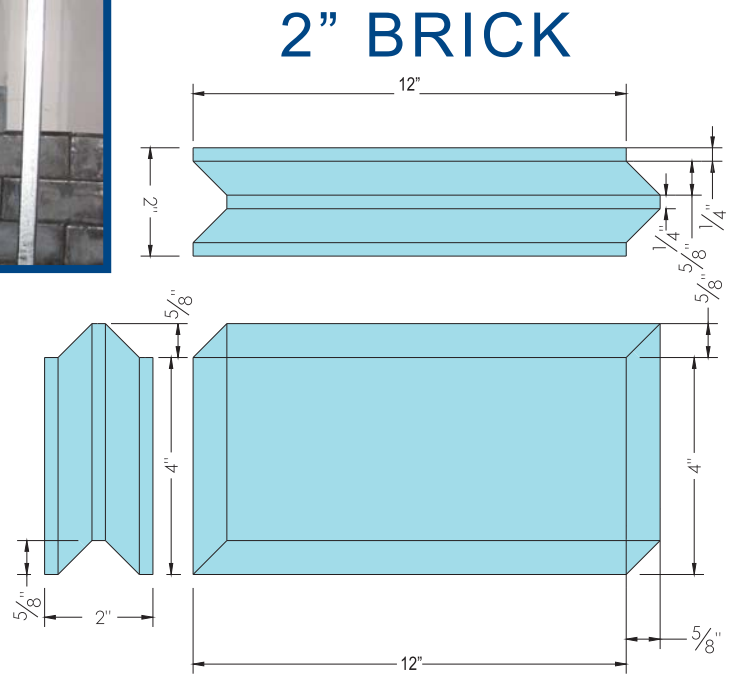

EL DORADO

El Dorado Metals of Arkansas