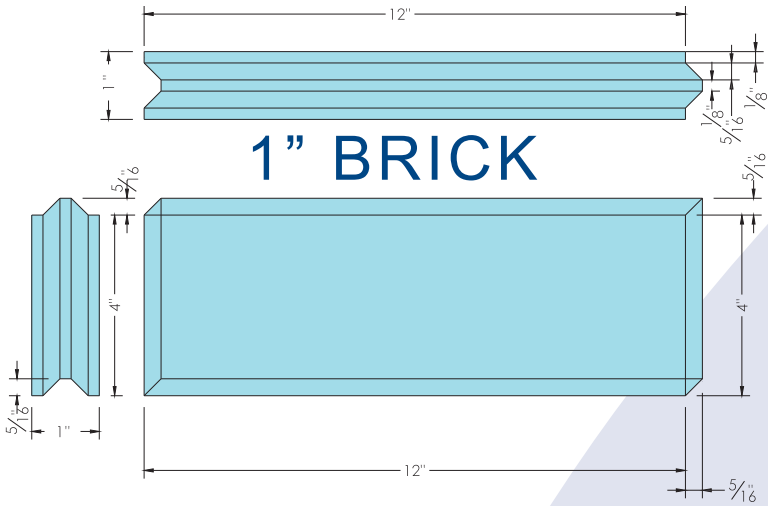

EL DORADO

El Dorado Metals of Arkansas