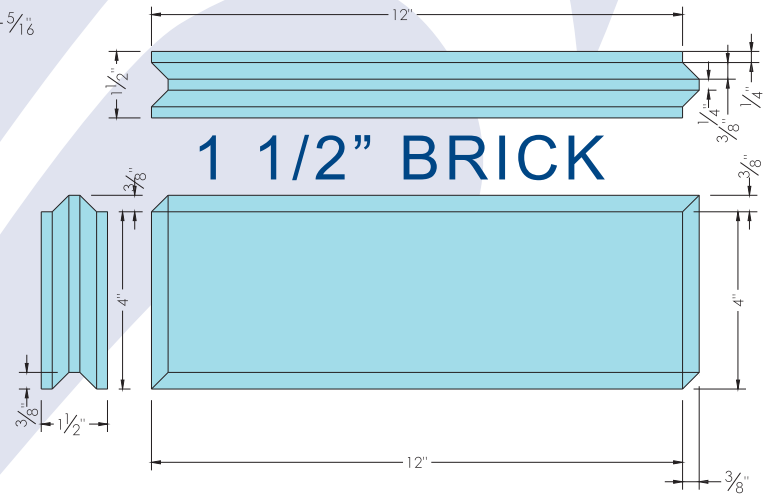

EL DORADO

El Dorado Metals of Arkansas