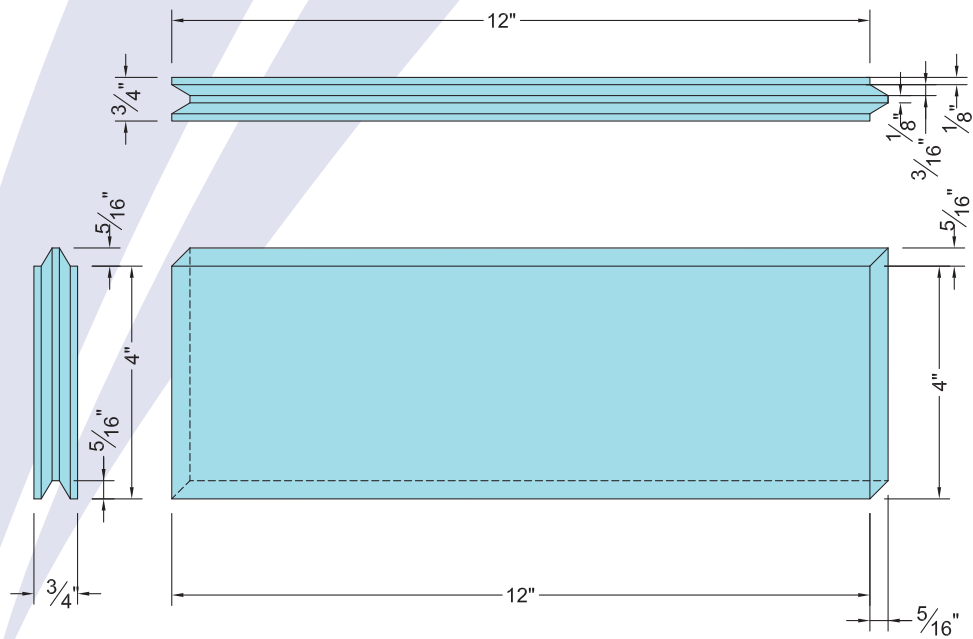

# INTERLOCKING LEAD BRICK

EL DORADO offers a wide range of shielding design services which include lead brick wall and ceiling systems. We have crews trained in the safe and quality installation of lead brick and plate and the associated steel structures that often are required.

Interlocking lead bricks are excellent for adding additional shielding to existing therapy vaults or treatment rooms as well as in new construction where available space is an issue. Lead brick can be installed in walls and ceilings where access is limited or difficult.

Bricks are available in  $\frac{3}{4}$ ", 1",  $1\frac{1}{2}$ " and 2" thicknesses. Each brick features a tongue and groove design that eliminates streaming at the joints.